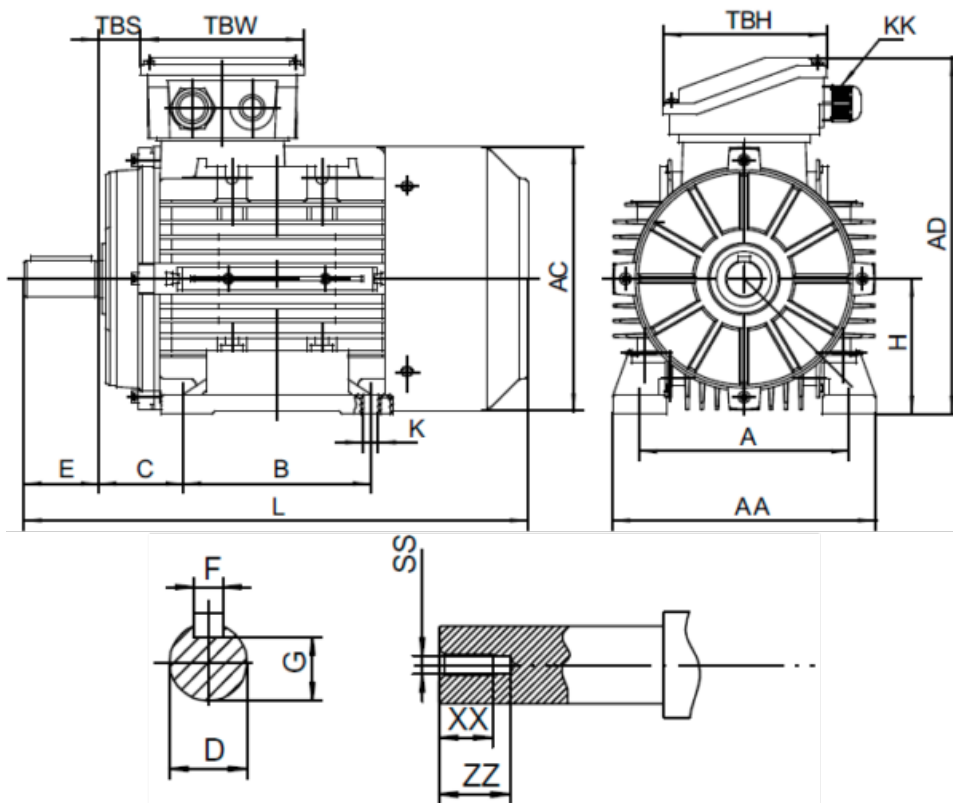

Data Sheet

Article number: 25160005561240

Description: Kleedrive T2A 802-6 0.55kw 900 rpm UL/CSA
3x230/400V 50HZ IP55 B3 PTO

Measures

A = 125	F = 6	TBW = 109
AA = 160	G = 15.5	XX = 16
AC = Ø157	H = 80	ZZ = 21
AD = 214	KK = -	
B = 100	L = 277	
C = 50	SS = M6	
D = Ø19	TBH = 109	
E = 40	TBS = 26.5	